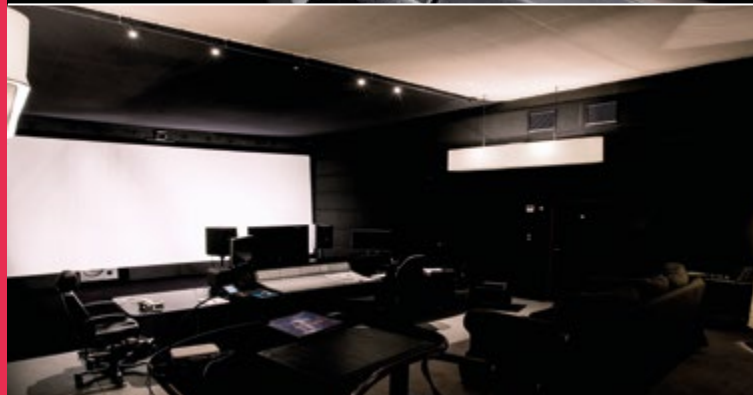

## OUR BRUSSELS & WALLONIA LOCATIONS

- › 6 editing rooms
- › 6 sound editing rooms
- › 3 mixing stages
- › 1 foley stage
- › 2 ADR stages
- › 3 dubbing stages
- › 2 grading suites
- › 1 screening room (58 seats)
- › Exhibit and reception halls offering a wide range of possibilities for your events